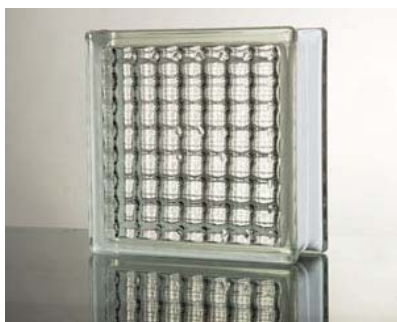

High quality glass block

Meeting Your Aesthetics Needs

Name: [Anunulus](#)

Size: [190*190*80MM](#)

No.: [NG5101](#)

Introduction:

Orient Glass block Anunulus with the completely illusion of geometry figure , meet each other make a round. Being a green and energy-saving material,with advantage of Light transparence, Fire proof, Heat insulation, Sound insulation, Moisture proof etc ,widely used in indoor decoration and outside wall

Name: [Cloudy](#)

Size: [145*145*80MM,240*240*80MM,240*115*80MM,190*90*80MM](#)

No.: [5102](#)

Introduction:

ORIENT Glass block cloudy but not heavy ,fog but not dense .Create cloudy elegant and beauty effecton . Being a green and energy-saving material,with advantage of Light transparence, Fire proof, Heat insulation, Sound insulation, Moisture proof etc ,widely used in indoor decoration and outside wall

Name: [Coral](#)

Size: [190*190*80MM](#)

No.: [5104](#)

Introduction:

Orient Glass block Coral with endlessness imagine,bring your mind widely as the sea .Being a green and energy-saving material,with advantage of Light transparence, Fire proof, Heat insulation, Sound insulation, Moisture proof etc ,widely used in indoor decoration and outside wall

Name: [Crystal parallel](#)

Size: [190*190*80MM](#)

No.: [5105](#)

Introduction:

Orient Glass block Cystal parallel with parallel design.The circle and beeline together ,give persons the feeling of crystal . Being a green and energy-saving material,with advantage of Light transparence, Fire proof, Heat insulation, Sound insulation, Moisture proof etc ,widely used in indoor decoration and outside wall