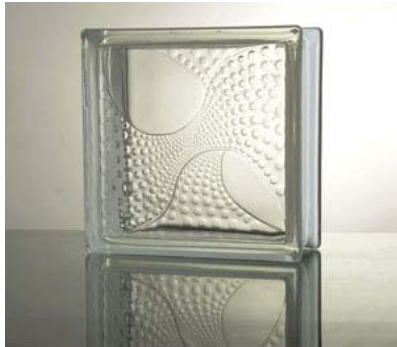

High quality glass block

Meeting Your Aesthetics Needs

Name: [Anunulus](#)

Size: [190*190*80MM](#)

No.: [NG5101](#)

Introduction:

Orient Glass block Anunulus with the completely illusion of geometry figure , meet each other make a round. Being a green and energy-saving material,with advantage of Light transparence, Fire proof, Heat insulation, Sound insulation, Moisture proof etc ,widely used in indoor decoration and outside wall

Name: [Cloudy](#)

Size: [145*145*80MM,240*240*80MM,240*115*80MM,190*90*80MM](#)

No.: [5102](#)

Introduction:

ORIENT Glass block cloudy but not heavy ,fog but not dense .Create cloudy elegant and beauty effecton . Being a green and energy-saving material,with advantage of Light transparence, Fire proof, Heat insulation, Sound insulation, Moisture proof etc ,widely used in indoor decoration and outside wall

Name: [Crystal parallel](#)

Size: [190*190*80MM](#)

No.: [5105](#)

Introduction:

Orient Glass block Cystal parallel with parallel design.The circle and beeline together ,give persons the feeling of crystal . Being a green and energy-saving material,with advantage of Light transparence, Fire proof, Heat insulation, Sound insulation, Moisture proof etc ,widely used in indoor decoration and outside wall

Name: [Direct clear](#)

Size: [45*145*80MM,240*240*80MM,190*90*80MM](#)

No.: [5108](#)

Introduction:

Orient Glass block Direct clear have the effection of double glass ,give person the feeling of frank and conformable . Being a green and energy-saving material,with advantage of Light transparence, Fire proof, Heat insulation, Sound insulation, Moisture proof etc ,widely used in indoor decoration and outside wall