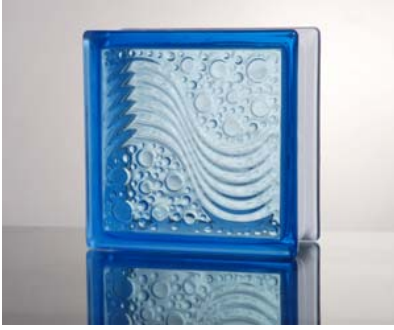

Name: [Parallel turquoise](#)

Size: [190*190*80MM](#)

No.: [5225](#)

Introduction:

Orient Glass block Parallel turquoise being a green and energy-saving material, with advantage of Light transperance, Fire proof, Heat insulation, Sound insulation, Moisture proof etc ,widely used in indoor decoration and outside wall

Innovative Leading in Glass

Name: [Sea wave blue](#)

Size: [190*190*80MM](#)

No.: [NG5226](#)

Introduction:

Orient Glass block Sea wave blue being a green and energy-saving material, with advantage of Light transparency, Fire proof, Heat insulation, Sound insulation, Moisture proof etc, widely used in indoor decoration and outside wall