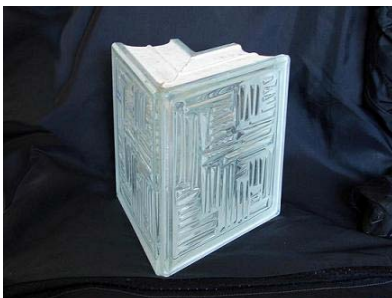

Name: [Q-Corner](#)

Size: [Corner](#)

No.: [5410](#)

Introduction:

Orient Glass block O-corner being a green and energy-saving material, with advantage of Light transparence, Fire proof, Heat insulation, Sound insulation, Moisture proof etc ,widely used in indoor decoration and outside wall